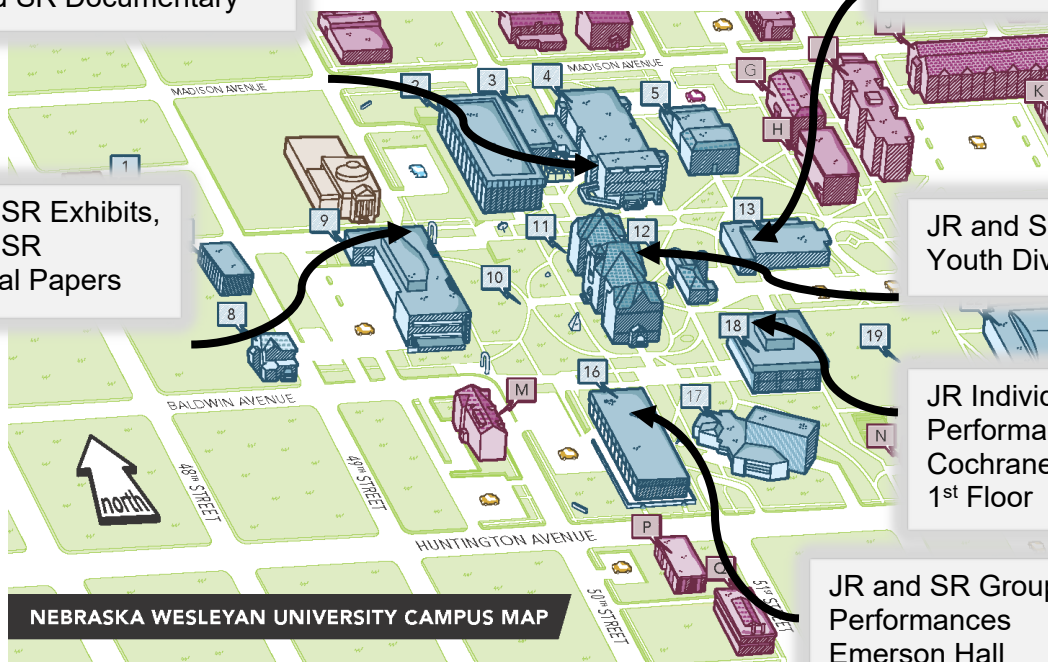

NE:NHD State Contest 2023

Nebraska Wesleyan University Campus Map

<http://www.nebrwesleyan.edu/about-nwu/maps-and-directions>

The buildings used for the state contest are:
 3 Olin Lecture Halls
 4 Smith-Curtis Classroom Administration Building
 9 Acklie Hall of Science
 11 Old Main
 13 Roy G. Story Student Center
 16 Rogers Center for Fine Arts

REGISTRATION AND AWARDS CEREMONY

JR and SR Documentary

Judge Center

JR and SR Exhibits,
 JR and SR
 Historical Papers

JR and SR Website
 Youth Division

JR Individual Performances
 Cochrane Woods Library
 1st Floor

JR and SR Group Performances
 Emerson Hall
 (Lower Level)

NEBRASKA WESLEYAN UNIVERSITY CAMPUS MAP

FACILITIES

- | | | |
|--|--|--------------------------|
| 1 The Studio Theatre | 14 Harold G. Chaffee Practice Field | A |
| 2 Olin Hall - OLIN | 15 Athletic Practice Facility | B Willard Sorority |
| 3 Olin Lecture Halls (Olin A and B) and Planetarium | 16 Vance D. Rogers Center for Fine Arts - RFA (Elder Gallery and O'Donnell Auditorium) | C Zeta Psi Fraternity |
| 4 Smith-Curtis Classroom-Administration Building (Undergraduate Admissions, Callen Conference Center) - SC | 17 Elder Theatre Center - ETH (McDonald Theatre and Miller Theatre) | D Student Apartments |
| 5 Rachel Ann Lucas Hall - LUC | 18 Cochrane-Woods Library - CWL | E Student Apartments |
| 6 Grounds Shop | 19 Taylor Commons | F Student Apartments |
| 7 Counseling Center/University Communications | 20 Burt Hall (Classrooms; Graduate, Adult and Transfer Admissions; Student Health Services) - BH | G Johnson Hall (Women) |
| 8 Theatre Rehearsal House | 21 George A. Knight Field House | H Pioneer Hall (Coed) |
| 9 Duane W. Acklie Hall of Science - ACK | 22 Marion and Marian Weary Center for Health and Fitness - WC (Snyder Arena) | I Centennial Hall (Coed) |
| 10 Abel Commons | 23 Bostwick Park | J White Hall Suites |
| 11 Old Main - OM | 24 Abel Stadium, Woody Greeno Track and Weary Field | |

NEBRASKA NATIONAL HISTORY DAY